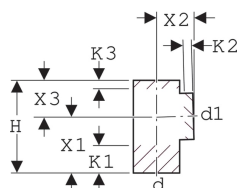

## Geberit HDPE branch fitting 88.5°

Example image